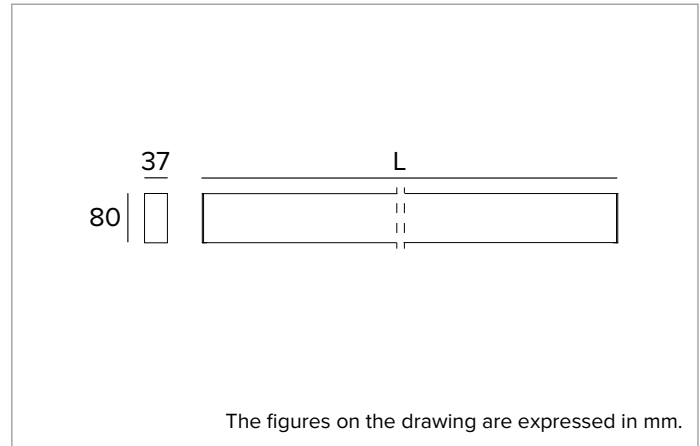

## T017MY940ELPW | LOGICO EASY Stand Alone 37 - OPAL

Linear stand alone LED fixture for ceiling mounted or suspension installation

|                                      | 4000K                  | H(m) | D(m)  | Emax(lx) |
|--------------------------------------|------------------------|------|-------|----------|
|                                      | Ra90                   |      | 113°  |          |
| Fixture Power                        | 29W                    | 1    | 3.00  | 695      |
| Source Flux                          | 2001lm                 | 2    | 6.00  | 174      |
| Fixture Flux                         | 2001lm                 | 3    | 9.00  | 77       |
| Efficacy                             | 69lm/W                 | 4    | 12.00 | 43       |
| 6000843a I <sub>max</sub> =347cd/klm | I <sub>max</sub> 695cd | 5    | 15.00 | 28       |